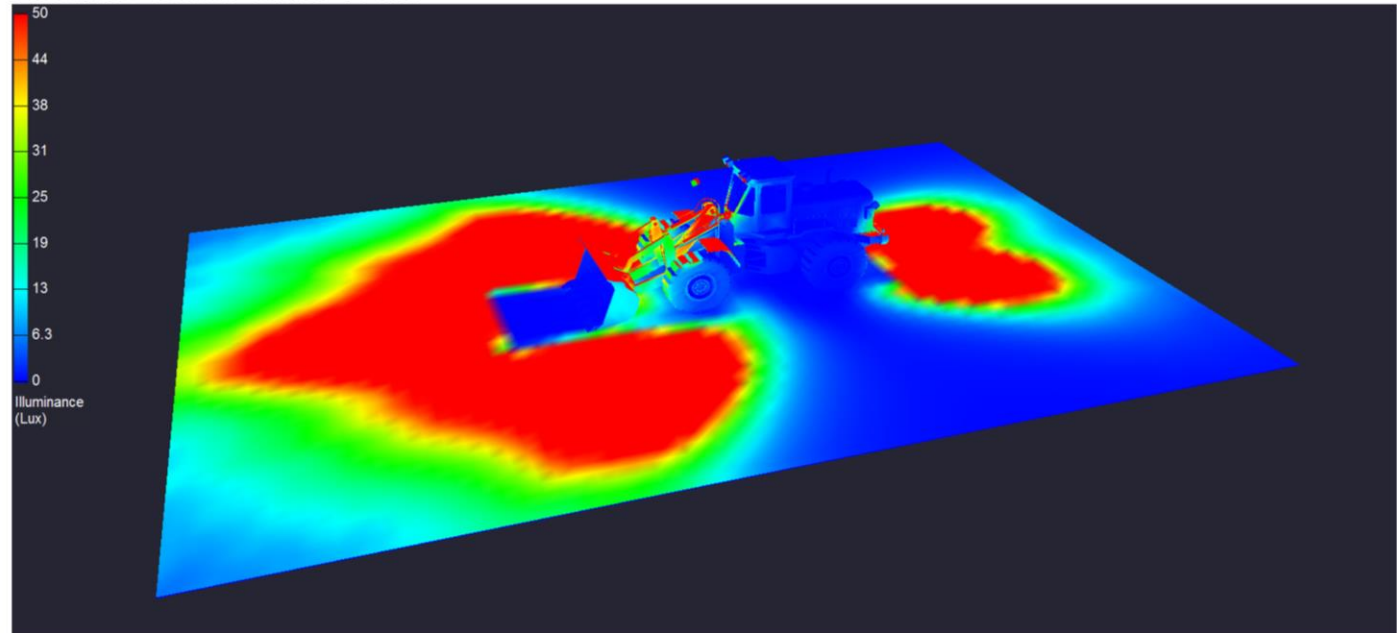

Pseudo Color Side View