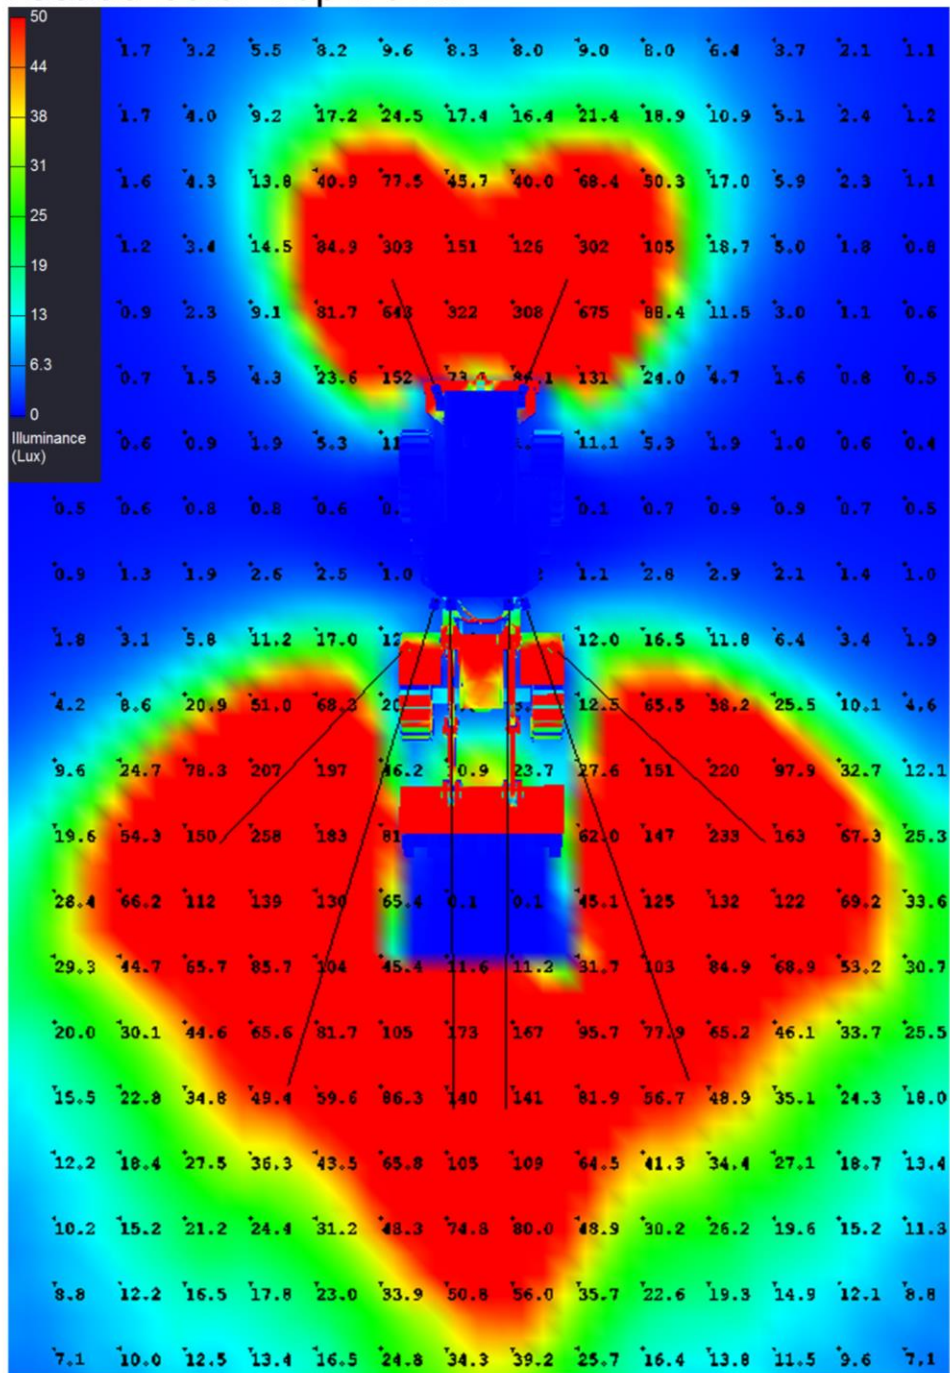

Pseudo Color Top Down

Merlin Equipment Pte Ltd
40 Tech Park Crescent, Singapore 638097
Tel: +65 6863 1753 Fax: +65 6863 1757
Email: sales@merlinequip.com