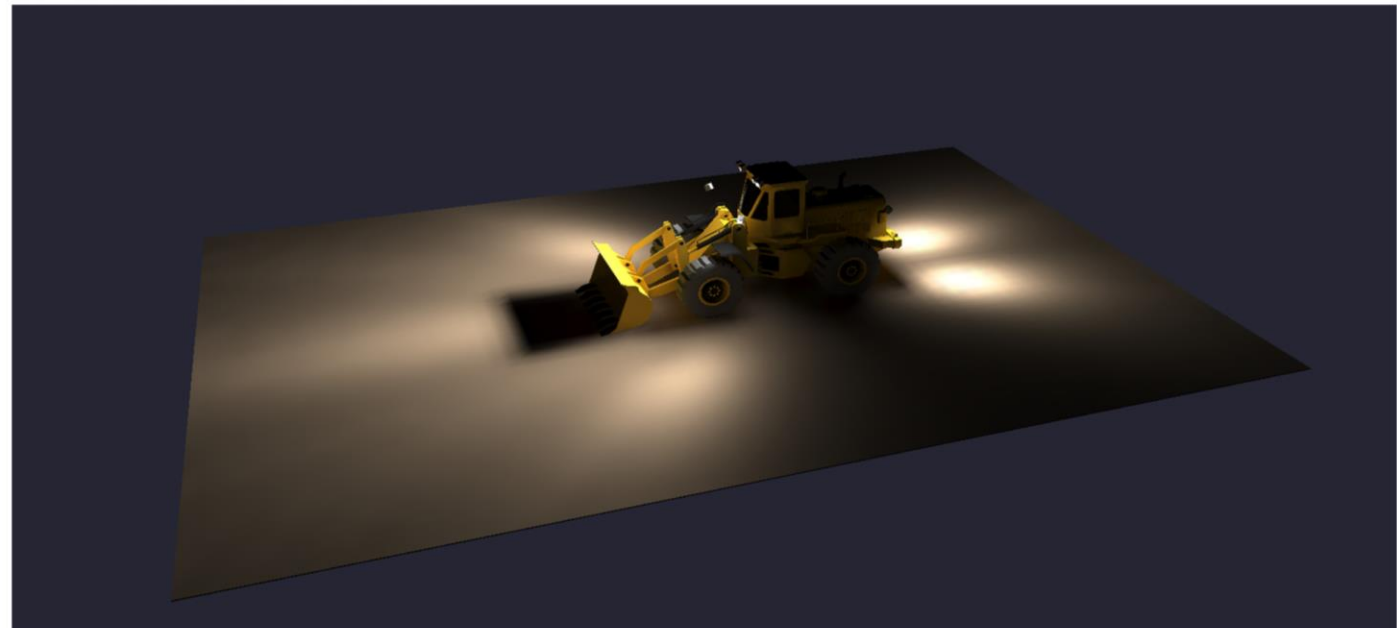

Simulation Color Side View

Merlin Equipment Pte Ltd
40 Tech Park Crescent, Singapore 638097
Tel: +65 6863 1753 Fax: +65 6863 1757
Email: sales@merlinequip.com