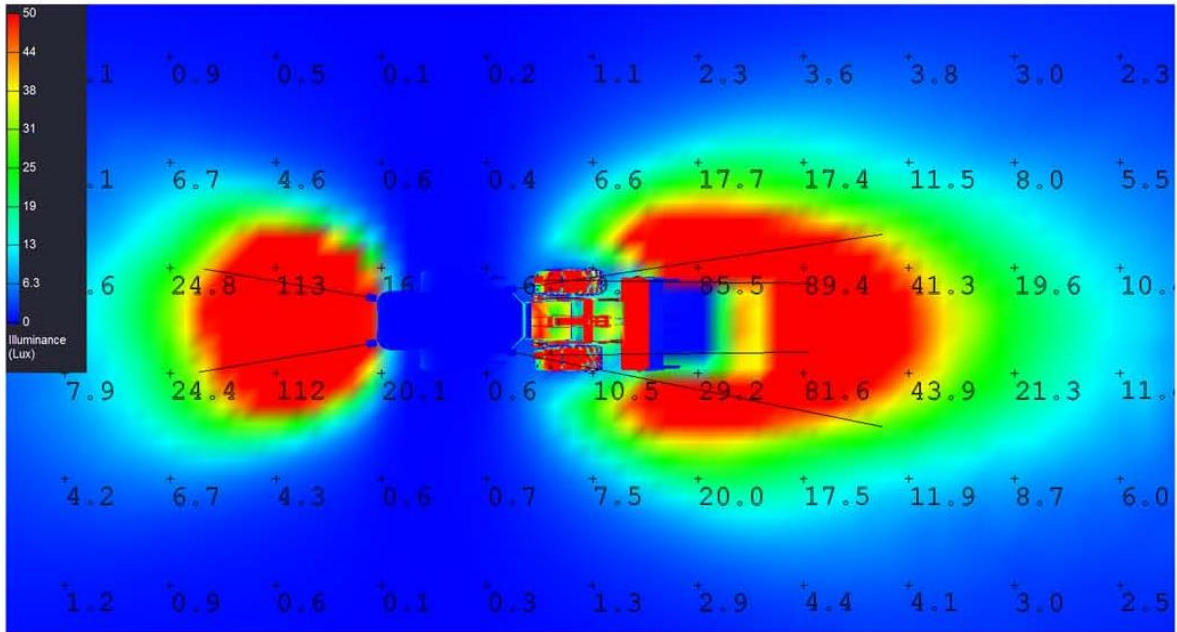

Pseudo Color Top Down